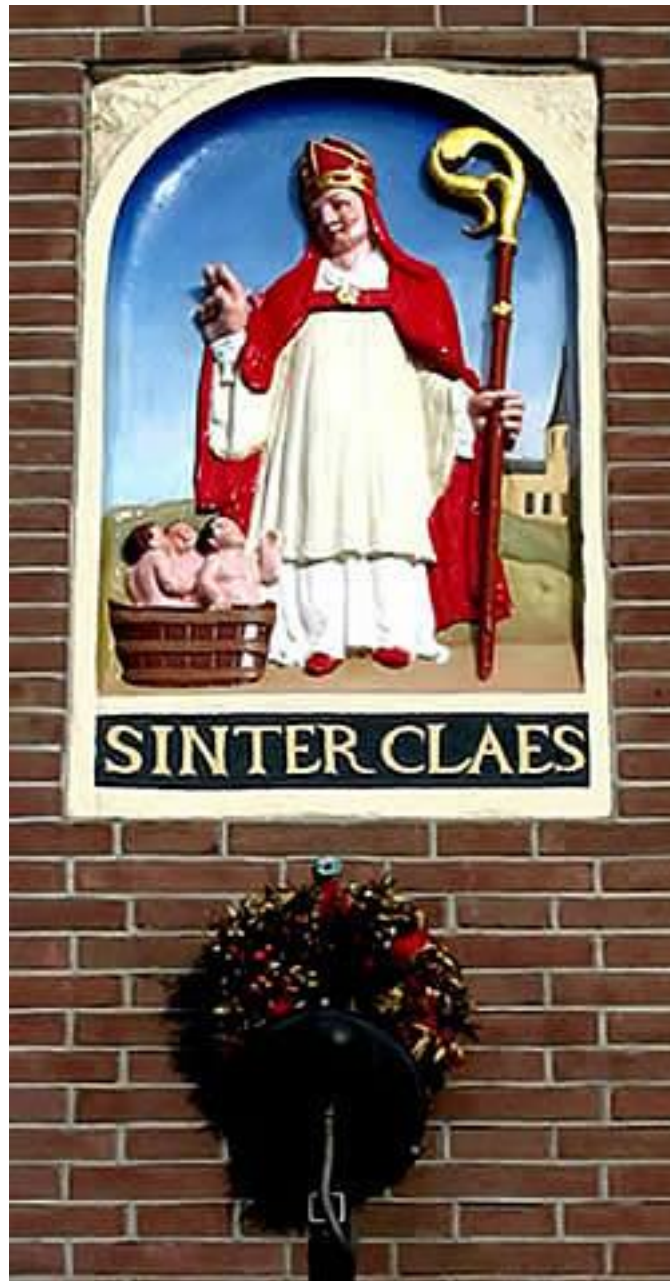

Sinter Claes

This iconic Amsterdam image of Sinter Claes is located in Dam Square, the central square Amsterdam's historical center. The Dam is the site of many buildings and important events. Each year when Sinterklaas processes through Amsterdam, one of the Piets places a wreath beneath the Sinter Claes image. The wreath remains all year.