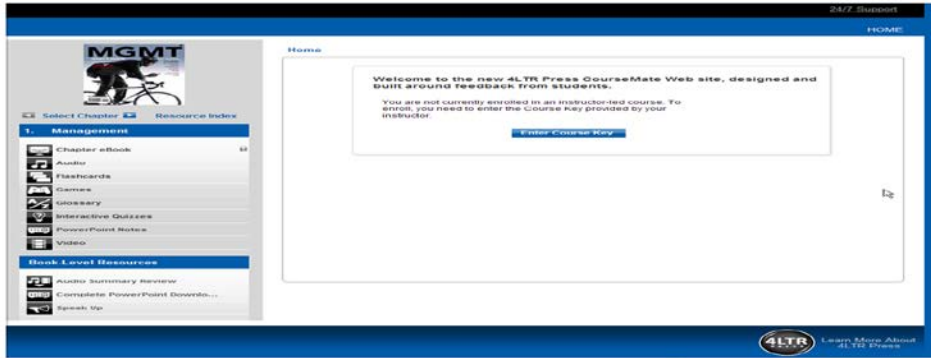

You will next be asked to enter the course key. The key for this course is:

CM-9781285769981-0000130

Be sure to enter this key!

Then you are good to go!